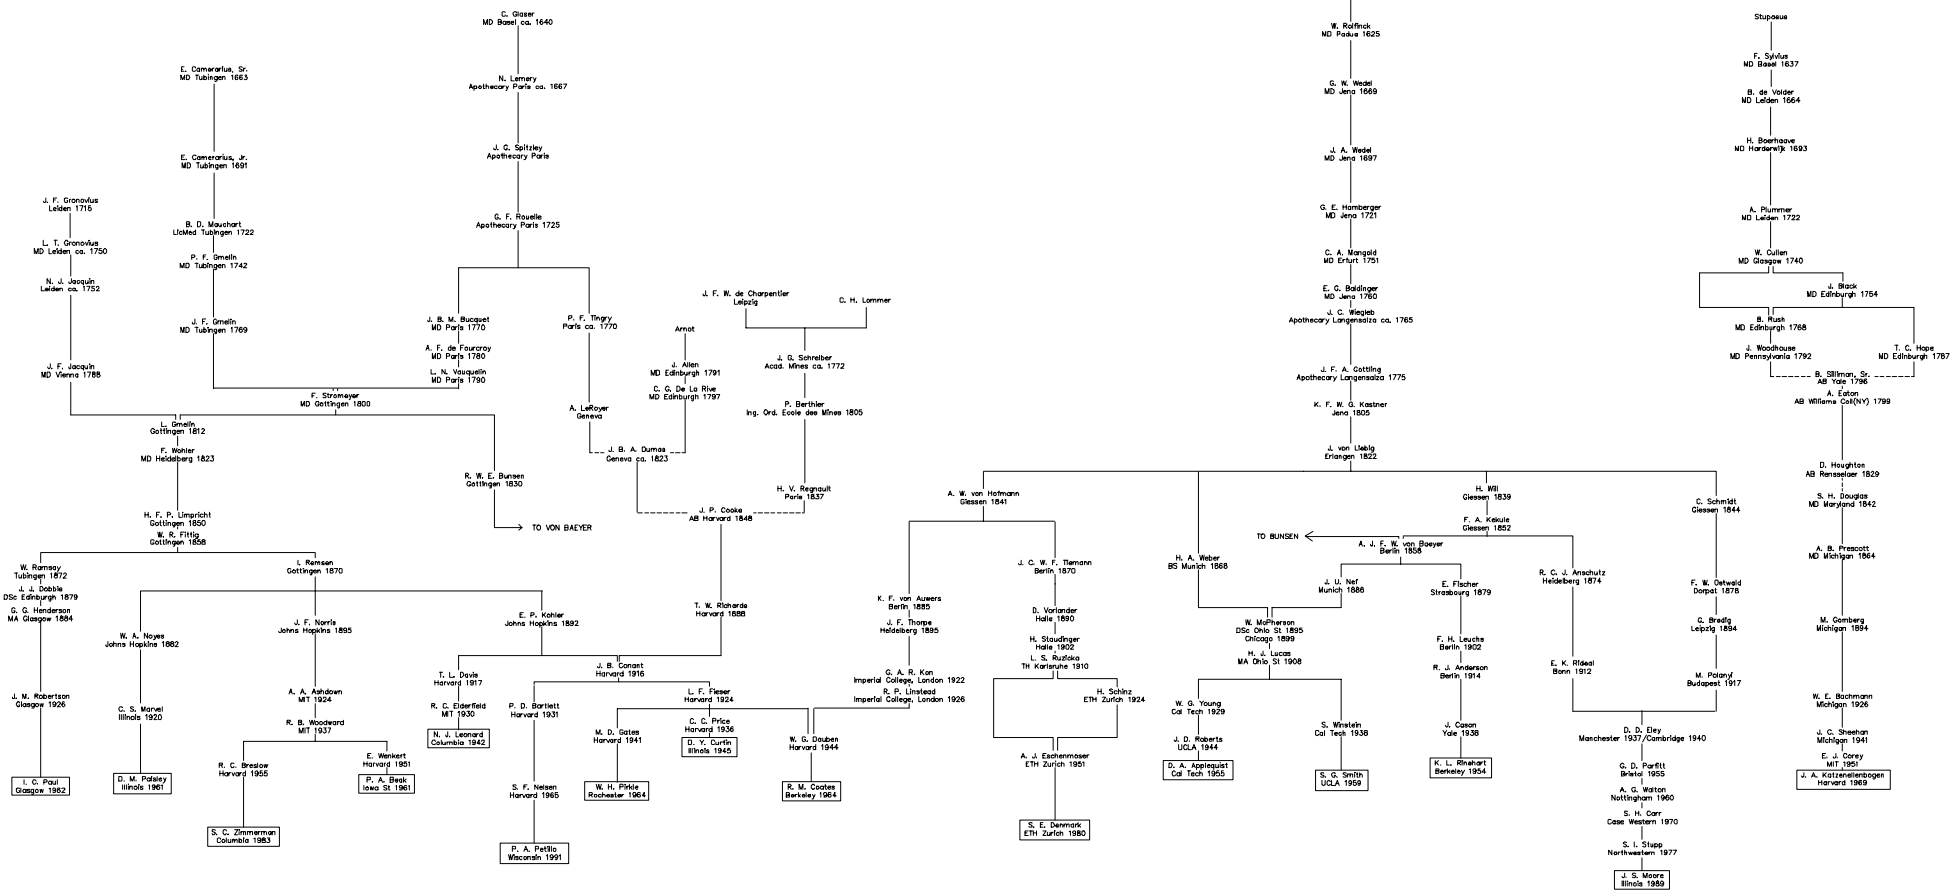

# UNIVERSITY OF ILLINOIS ORGANIC CHEMISTRY FACULTY A CHEMICAL GENEALOGY 1994

LEGEND	
—	Primary Influence
- - -	Secondary Influence
VM & GSC 1994	

©Vera V. Mohr and Gregory S. Graml 1998